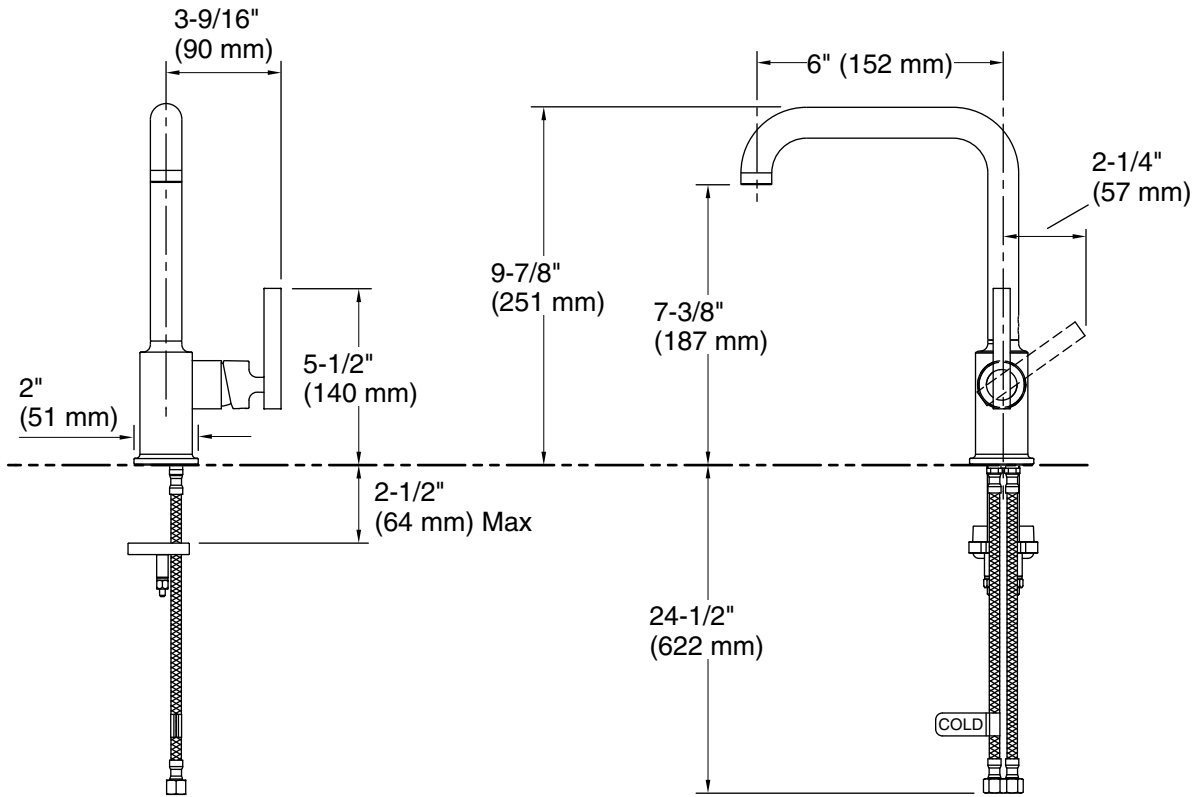

Features

- KOHLER ceramic disc valves exceed industry longevity standards for a lifetime of durable performance
- High-arch gooseneck swing spout and 360° spout rotation offers superior clearance for filling pots and cleaning
- Single lever handle is simple to use and makes adjusting water temperature easy
- Temperature memory allows faucet to be turned on and off at the temperature set during prior usage
- Coordinates with other products in the Purist collection
- 1.5 gpm (5.7 lpm) maximum flow rate at 60 psi (4.14 bar)

Technical Information

All product dimensions are nominal.

Notes

Install this product according to the installation guide.

ADA, CSA B651 compliant when installed to the specific requirements of these regulations.